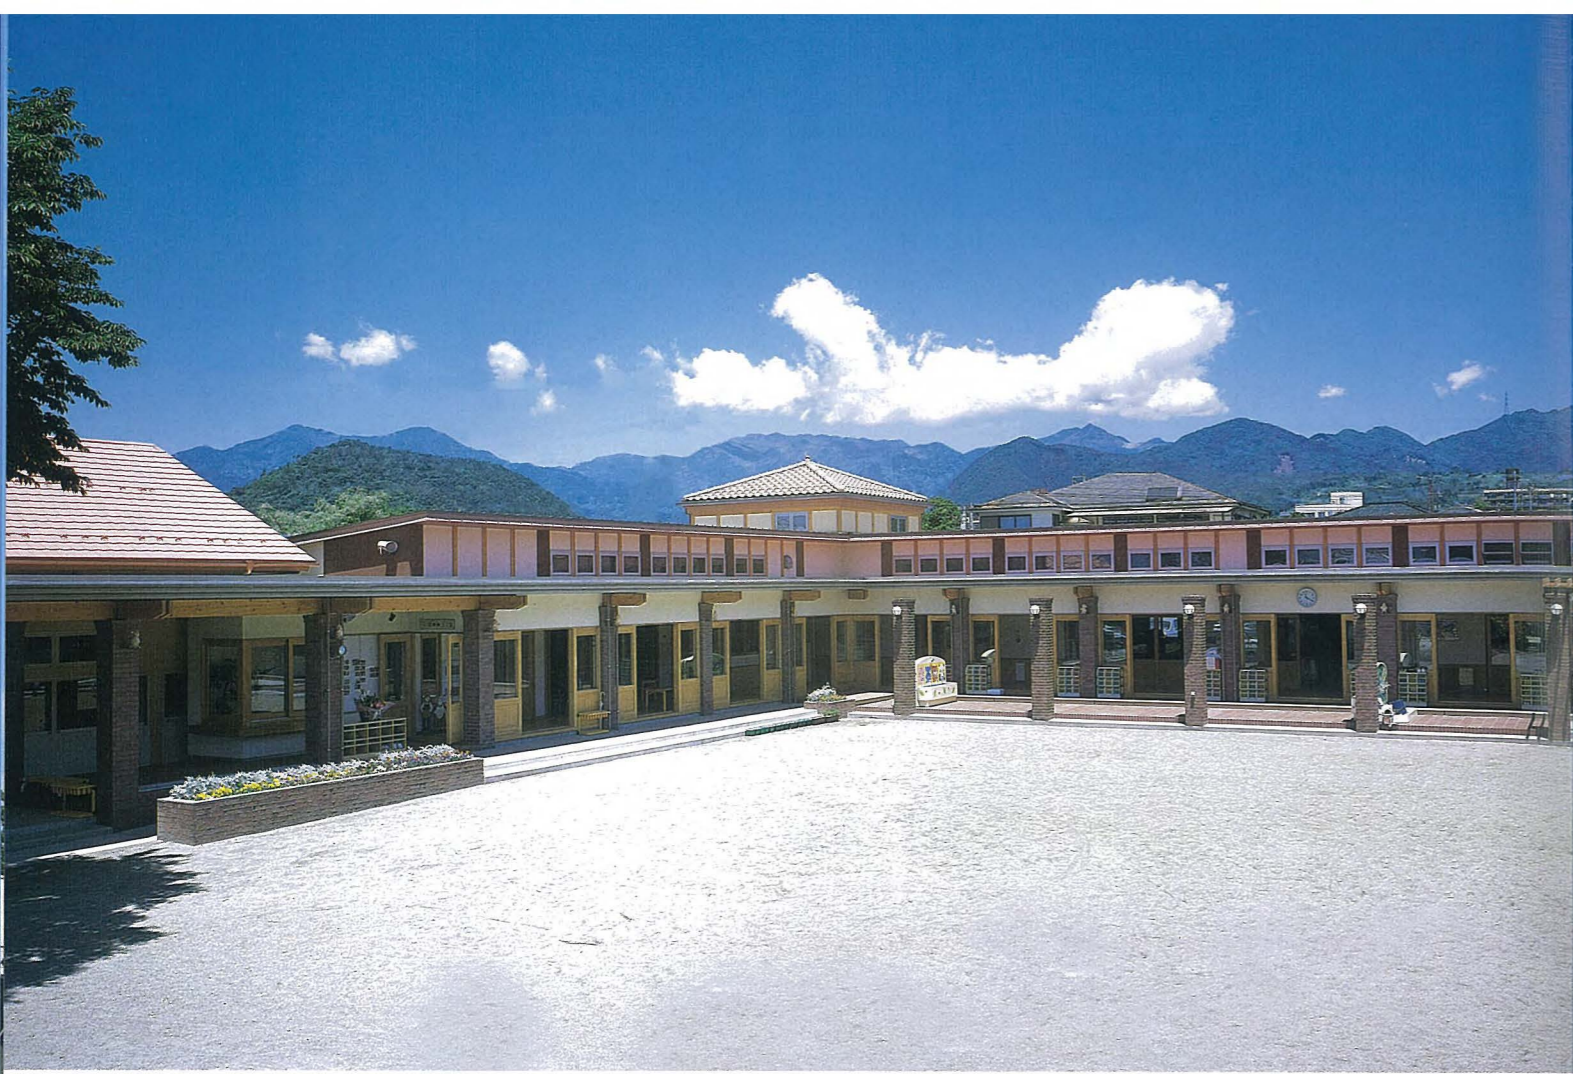

赤尾保育園 平成22年度山梨県建築文化奨励賞